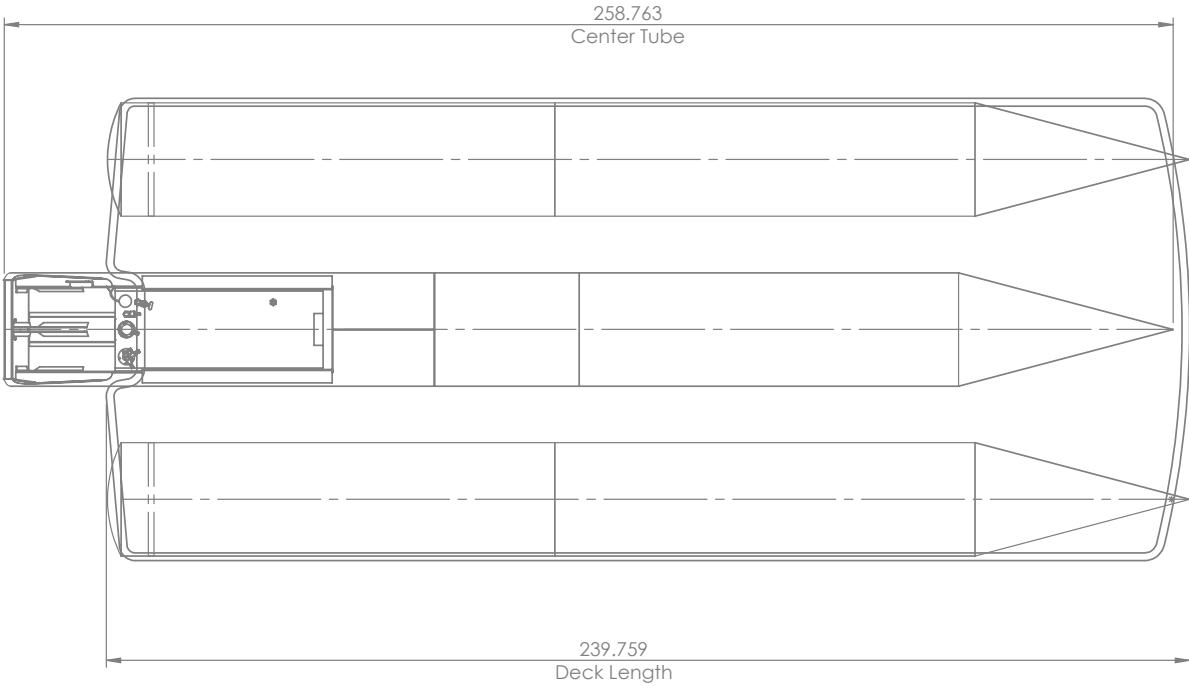

UnderDeck Structure Dimensions for Trailer and Lift Ordering

BARLETTA Corsa 23

**DRY WEIGHT
(2 & 3 Tube)**

3,100 / 3,640 lbs

**DRY WEIGHT
ARCH Models**

3,904 lbs

UnderDeck Structure Dimensions for Trailer and Lift Ordering

UnderDeck Structure Dimensions for Trailer and Lift Ordering

BARLETTA Cabrio 22

**DRY WEIGHT
(2 & 3 Tube)**

2,572/2,834

UnderDeck Structure Dimensions for Trailer and Lift Ordering

BARLETTA Cabrio 20

**DRY WEIGHT
(2 Tube)**

2,332/2,602

UnderDeck Structure Dimensions for Trailer and Lift Ordering

BARLETTA Aria 22

**DRY WEIGHT
(2 Tube)**

2,458/2,720 lbs

All specifications listed on this chart are ESTIMATES based on the latest product information available at the time of printing. Specifications are subject to change, without notice, at any time.

UnderDeck Structure Dimensions for Trailer and Lift Ordering

BARLETTA Aria 20

**DRY WEIGHT
(2 Tube)**

2,238/2,602 lbs

All specifications listed on this chart are ESTIMATES based on the latest product information available at the time of printing. Specifications are subject to change, without notice, at any time.