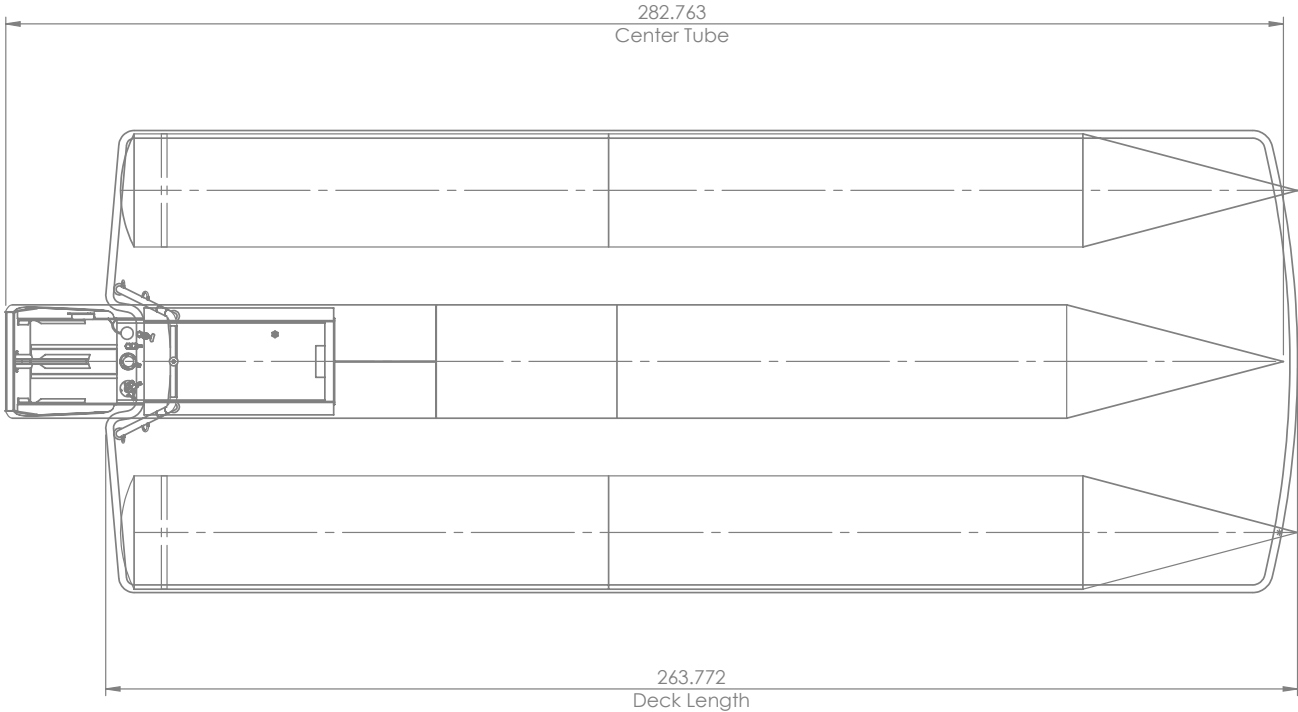

UnderDeck Structure Dimensions for Trailer and Lift Ordering

BARLETTA Corsa 23

**DRY WEIGHT
(2 & 3 Tube)**

3,100 / 3,640 lbs

**DRY WEIGHT
ARCH Models**

3,904 lbs

UnderDeck Structure Dimensions for Trailer and Lift Ordering

UnderDeck Structure Dimensions for Trailer and Lift Ordering

BARLETTA Cabrio 22

**DRY WEIGHT
(2 & 3 Tube)**

2,572/2,834

UnderDeck Structure Dimensions for Trailer and Lift Ordering

BARLETTA Cabrio 20

**DRY WEIGHT
(2 Tube)**

2,332/2,602

UnderDeck Structure Dimensions for Trailer and Lift Ordering

BARLETTA Aria 22

**DRY WEIGHT
(2 Tube)**

2,458/2,720 lbs

All specifications listed on this chart are ESTIMATES based on the latest product information available at the time of printing. Specifications are subject to change, without notice, at any time.

UnderDeck Structure Dimensions for Trailer and Lift Ordering

BARLETTA Aria 20

**DRY WEIGHT
(2 Tube)**

2,238/2,602 lbs

All specifications listed on this chart are ESTIMATES based on the latest product information available at the time of printing. Specifications are subject to change, without notice, at any time.