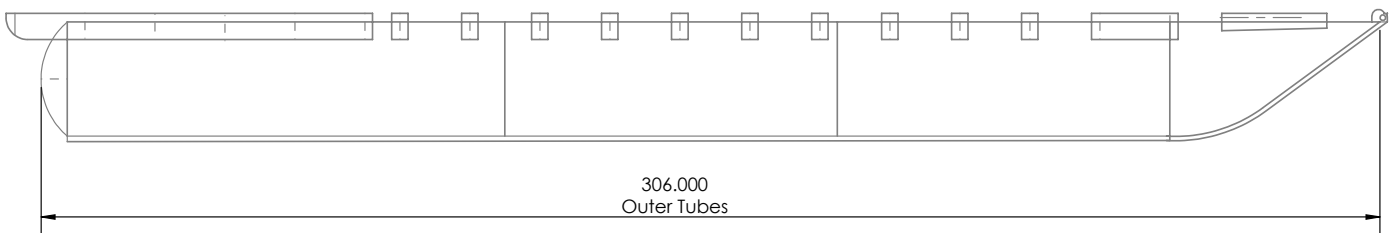

UnderDeck Structure Dimensions for Trailer and Lift Ordering

BARLETTA Reserve V26

**DRY WEIGHT
(3 Tube)**

5,300 lbs

All specifications listed on this chart are ESTIMATES based on the latest product information available at the time of printing. Specifications are subject to change, without notice, at any time.

UnderDeck Structure Dimensions for Trailer and Lift Ordering

BARLETTA Lusso 25

**DRY WEIGHT
(2 & 3 Tube)**

3,470 / 4,115 lbs

**DRY WEIGHT
ARCH Models**

4,520 lbs

UnderDeck Structure Dimensions for Trailer and Lift Ordering

BARLETTA Lusso 23

**DRY WEIGHT
(2 & 3 Tube)**

3,193 / 3,745 lbs

**DRY WEIGHT
ARCH Models**

4,280 lbs

UnderDeck Structure Dimensions for Trailer and Lift Ordering

BARLETTA Corsa 25

**DRY WEIGHT
(2 & 3 Tube)**

UnderDeck Structure Dimensions for Trailer and Lift Ordering

BARLETTA Corsa 23

**DRY WEIGHT
(2 & 3 Tube)**

3,100 / 3,640 lbs

**DRY WEIGHT
ARCH Models**

3,904 lbs

UnderDeck Structure Dimensions for Trailer and Lift Ordering