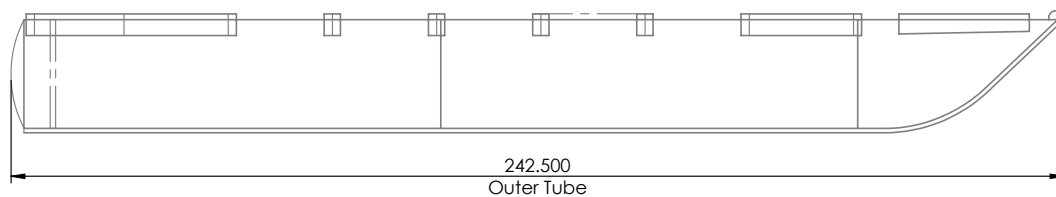

UnderDeck Structure Dimensions for Trailer and Lift Ordering

BARLETTA Corsa 23

**DRY WEIGHT
(2 & 3 Tube)**

3,100 / 3,640 lbs

**DRY WEIGHT
ARCH Models**

3,904 lbs

UnderDeck Structure Dimensions for Trailer and Lift Ordering

BARLETTA Corsa 21

**DRY WEIGHT
(2 & 3 Tube)**

2,894 / 3,360 lbs

UnderDeck Structure Dimensions for Trailer and Lift Ordering

BARLETTA Cabrio 24

**DRY WEIGHT
(2 & 3 Tube)**

2,782 / 3,194

All specifications listed on this chart are ESTIMATES based on the latest product information available at the time of printing. Specifications are subject to change, without notice, at any time.

UnderDeck Structure Dimensions for Trailer and Lift Ordering

BARLETTA Cabrio 22

**DRY WEIGHT
(2 & 3 Tube)**

2,572/2,834

UnderDeck Structure Dimensions for Trailer and Lift Ordering

BARLETTA Cabrio 20

**DRY WEIGHT
(2 Tube)**

2,332/2,602

UnderDeck Structure Dimensions for Trailer and Lift Ordering

BARLETTA Aria 22

**DRY WEIGHT
(2 Tube)**

2,458/2,720 lbs

All specifications listed on this chart are ESTIMATES based on the latest product information available at the time of printing. Specifications are subject to change, without notice, at any time.