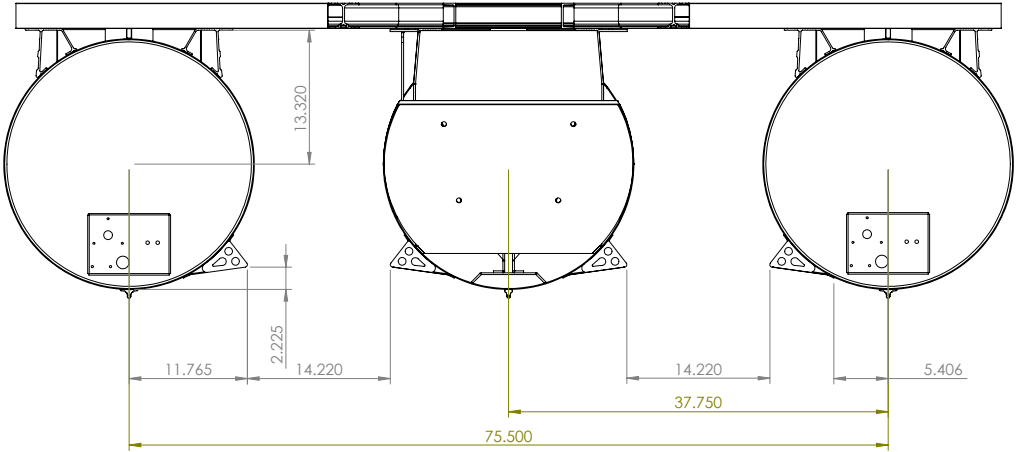

UnderDeck Structure Dimensions for Trailer and Lift Ordering

BARLETTA Corsa 23

**DRY WEIGHT
(2 & 3 Tube)**

3,100 / 3,640 lbs

**DRY WEIGHT
ARCH Models**

3,904 lbs

UnderDeck Structure Dimensions for Trailer and Lift Ordering

UnderDeck Structure Dimensions for Trailer and Lift Ordering

BARLETTA Cabrio 22

**DRY WEIGHT
(2 & 3 Tube)**

2,572/2,834

UnderDeck Structure Dimensions for Trailer and Lift Ordering

BARLETTA Cabrio 20

**DRY WEIGHT
(2 Tube)**

2,332/2,602

UnderDeck Structure Dimensions for Trailer and Lift Ordering

BARLETTA Aria 22

**DRY WEIGHT
(2 Tube)**

2,458/2,720 lbs

All specifications listed on this chart are ESTIMATES based on the latest product information available at the time of printing. Specifications are subject to change, without notice, at any time.

UnderDeck Structure Dimensions for Trailer and Lift Ordering

BARLETTA Aria 20

**DRY WEIGHT
(2 Tube)**

2,238/2,602 lbs

All specifications listed on this chart are ESTIMATES based on the latest product information available at the time of printing. Specifications are subject to change, without notice, at any time.