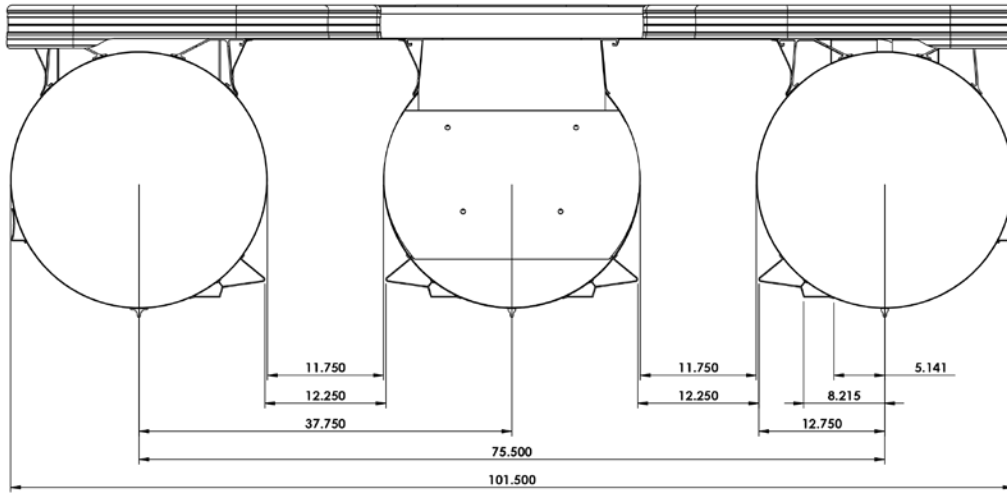

UnderDeck Structure Dimensions for Trailer and Lift Ordering

BARLETTA Reserve V26

**DRY WEIGHT
(3 Tube)**

5,300 lbs

All specifications listed on this chart are ESTIMATES based on the latest product information available at the time of printing. Specifications are subject to change, without notice, at any time.

UnderDeck Structure Dimensions for Trailer and Lift Ordering

BARLETTA Corsa 23

**DRY WEIGHT
(2 & 3 Tube)**

3,100 / 3,640 lbs

**DRY WEIGHT
ARCH Models**

3,904 lbs

UnderDeck Structure Dimensions for Trailer and Lift Ordering

BARLETTA Corsa 21

**DRY WEIGHT
(2 & 3 Tube)**

2,894 / 3,360 lbs

UnderDeck Structure Dimensions for Trailer and Lift Ordering

BARLETTA Cabrio 24

**DRY WEIGHT
(2 & 3 Tube)**

2,782 / 3,194

All specifications listed on this chart are ESTIMATES based on the latest product information available at the time of printing. Specifications are subject to change, without notice, at any time.

2,332/2,602

UnderDeck Structure Dimensions for Trailer and Lift Ordering

BARLETTA Aria 22

**DRY WEIGHT
(2 Tube)**

2,458/2,720 lbs

All specifications listed on this chart are ESTIMATES based on the latest product information available at the time of printing. Specifications are subject to change, without notice, at any time.