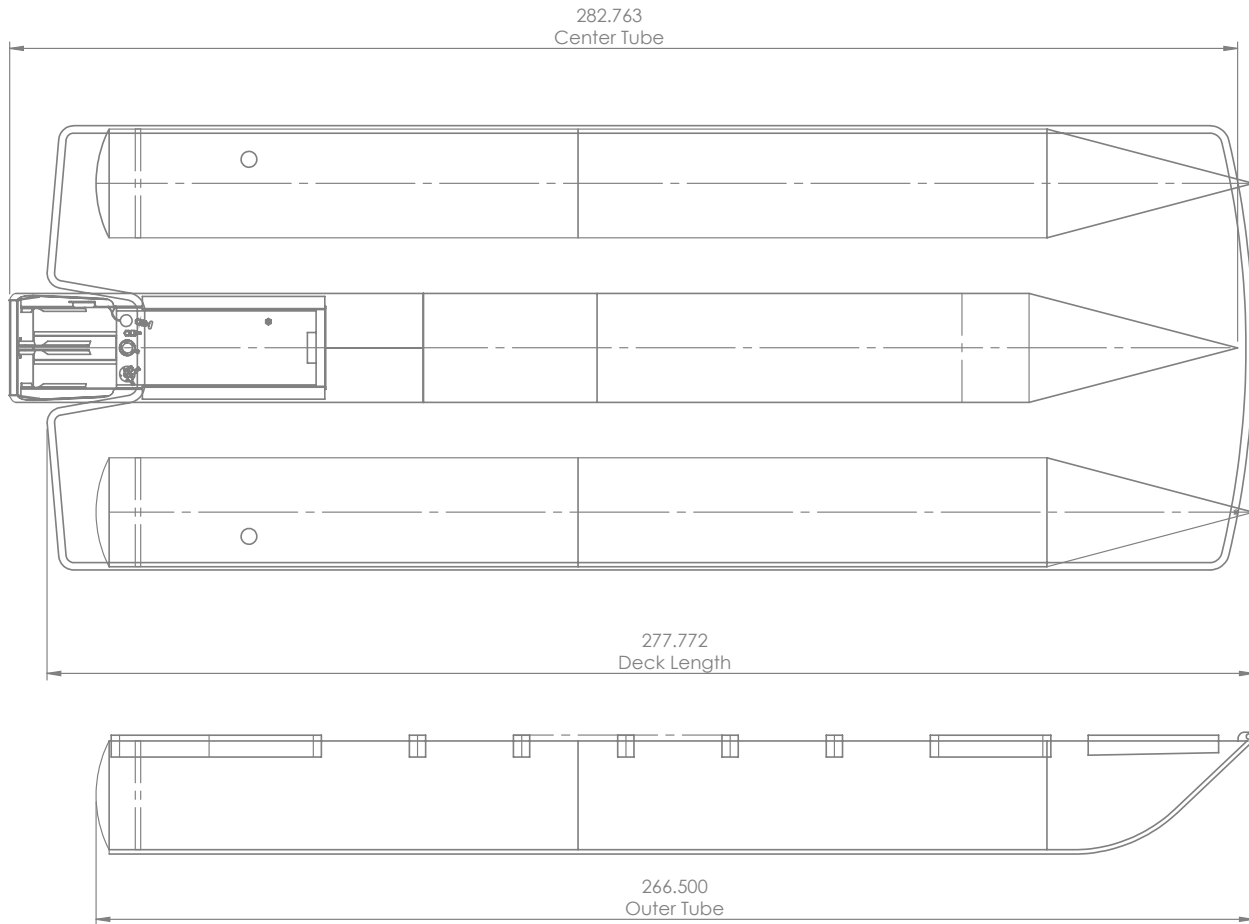

UnderDeck Structure Dimensions for Trailer and Lift Ordering

BARLETTA Reserve V26

**DRY WEIGHT
(3 Tube)**

5,300 lbs

All specifications listed on this chart are ESTIMATES based on the latest product information available at the time of printing. Specifications are subject to change, without notice, at any time.

UnderDeck Structure Dimensions for Trailer and Lift Ordering

BARLETTA Corsa 23

**DRY WEIGHT
(2 & 3 Tube)**

3,100 / 3,640 lbs

**DRY WEIGHT
ARCH Models**

3,904 lbs

UnderDeck Structure Dimensions for Trailer and Lift Ordering

BARLETTA Corsa 21

**DRY WEIGHT
(2 & 3 Tube)**

2,894 / 3,360 lbs

UnderDeck Structure Dimensions for Trailer and Lift Ordering

BARLETTA Cabrio 24

**DRY WEIGHT
(2 & 3 Tube)**

2,782 / 3,194

All specifications listed on this chart are ESTIMATES based on the latest product information available at the time of printing. Specifications are subject to change, without notice, at any time.

UnderDeck Structure Dimensions for Trailer and Lift Ordering

BARLETTA Cabrio 22

**DRY WEIGHT
(2 & 3 Tube)**

2,572/2,834

UnderDeck Structure Dimensions for Trailer and Lift Ordering

BARLETTA Cabrio 20

**DRY WEIGHT
(2 Tube)**