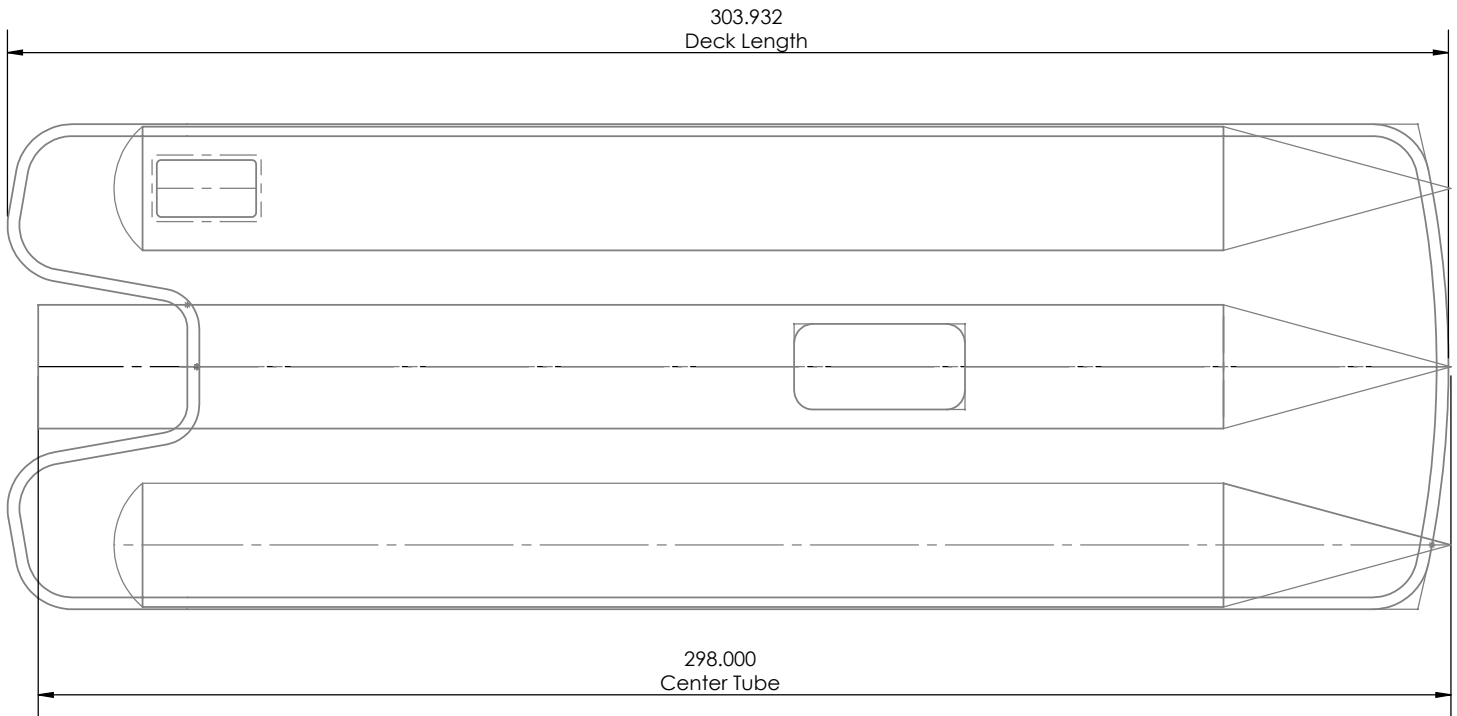

UnderDeck Structure Dimensions for Trailer and Lift Ordering

BARLETTA Reserve V26

**DRY WEIGHT
(3 Tube)**

5,300 lbs

All specifications listed on this chart are ESTIMATES based on the latest product information available at the time of printing. Specifications are subject to change, without notice, at any time.

UnderDeck Structure Dimensions for Trailer and Lift Ordering

BARLETTA Lusso 25

**DRY WEIGHT
(2 & 3 Tube)**

3,470 / 4,115 lbs

**DRY WEIGHT
ARCH Models**

4,520 lbs

UnderDeck Structure Dimensions for Trailer and Lift Ordering

BARLETTA Lusso 23

**DRY WEIGHT
(2 & 3 Tube)**

3,193 / 3,745 lbs

**DRY WEIGHT
ARCH Models**

4,280 lbs

UnderDeck Structure Dimensions for Trailer and Lift Ordering

BARLETTA Corsa 25

**DRY WEIGHT
(2 & 3 Tube)**

UnderDeck Structure Dimensions for Trailer and Lift Ordering

BARLETTA Corsa 23

**DRY WEIGHT
(2 & 3 Tube)**

3,100 / 3,640 lbs

**DRY WEIGHT
ARCH Models**

3,904 lbs

UnderDeck Structure Dimensions for Trailer and Lift Ordering