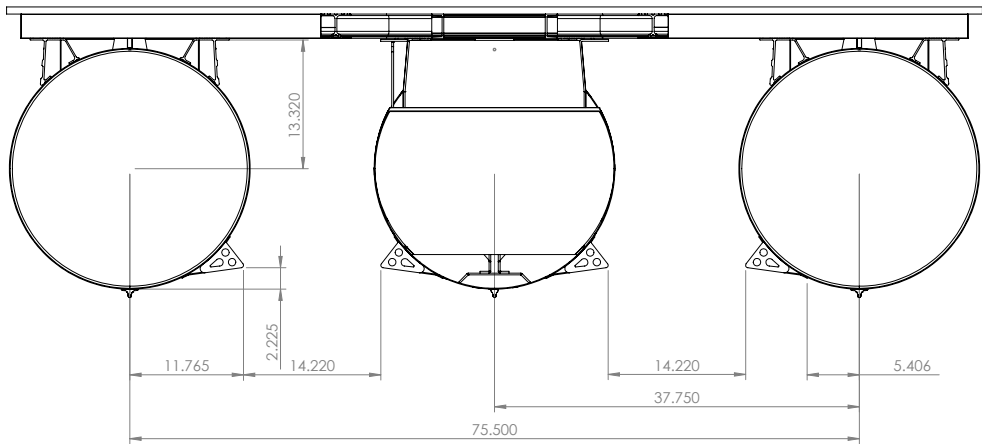

UnderDeck Structure Dimensions for Trailer and Lift Ordering

BARLETTA Corsa 23

**DRY WEIGHT
(2 & 3 Tube)**

3,100 / 3,640 lbs

**DRY WEIGHT
ARCH Models**

3,904 lbs

UnderDeck Structure Dimensions for Trailer and Lift Ordering

BARLETTA Corsa 21

**DRY WEIGHT
(2 & 3 Tube)**

2,894 / 3,360 lbs

UnderDeck Structure Dimensions for Trailer and Lift Ordering

BARLETTA Cabrio 24

**DRY WEIGHT
(2 & 3 Tube)**

2,782 / 3,194

All specifications listed on this chart are ESTIMATES based on the latest product information available at the time of printing. Specifications are subject to change, without notice, at any time.

UnderDeck Structure Dimensions for Trailer and Lift Ordering

BARLETTA Cabrio 22

**DRY WEIGHT
(2 & 3 Tube)**

2,572/2,834

UnderDeck Structure Dimensions for Trailer and Lift Ordering

BARLETTA Cabrio 20

**DRY WEIGHT
(2 Tube)**

2,332/2,602

UnderDeck Structure Dimensions for Trailer and Lift Ordering

BARLETTA Aria 22

**DRY WEIGHT
(2 Tube)**

2,458/2,720 lbs

All specifications listed on this chart are ESTIMATES based on the latest product information available at the time of printing. Specifications are subject to change, without notice, at any time.