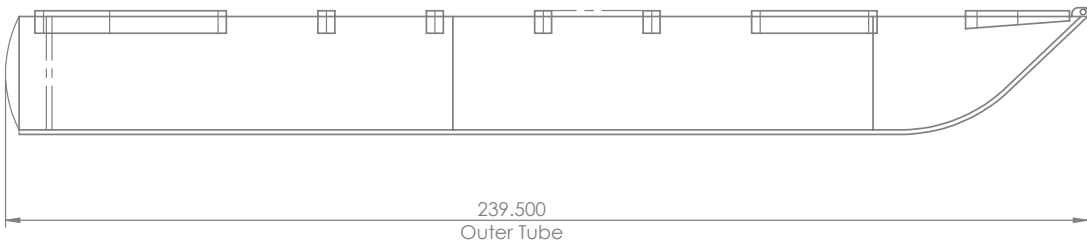

UnderDeck Structure Dimensions for Trailer and Lift Ordering

BARLETTA Cabrio 22

**DRY WEIGHT
(2 & 3 Tube)**

2,572/2,834

UnderDeck Structure Dimensions for Trailer and Lift Ordering

BARLETTA Cabrio 20

**DRY WEIGHT
(2 Tube)**

2,332/2,602

UnderDeck Structure Dimensions for Trailer and Lift Ordering

BARLETTA Aria 22

**DRY WEIGHT
(2 Tube)**

2,458/2,720 lbs

All specifications listed on this chart are ESTIMATES based on the latest product information available at the time of printing. Specifications are subject to change, without notice, at any time.

UnderDeck Structure Dimensions for Trailer and Lift Ordering

BARLETTA Aria 20

**DRY WEIGHT
(2 Tube)**

2,238/2,602 lbs

All specifications listed on this chart are ESTIMATES based on the latest product information available at the time of printing. Specifications are subject to change, without notice, at any time.