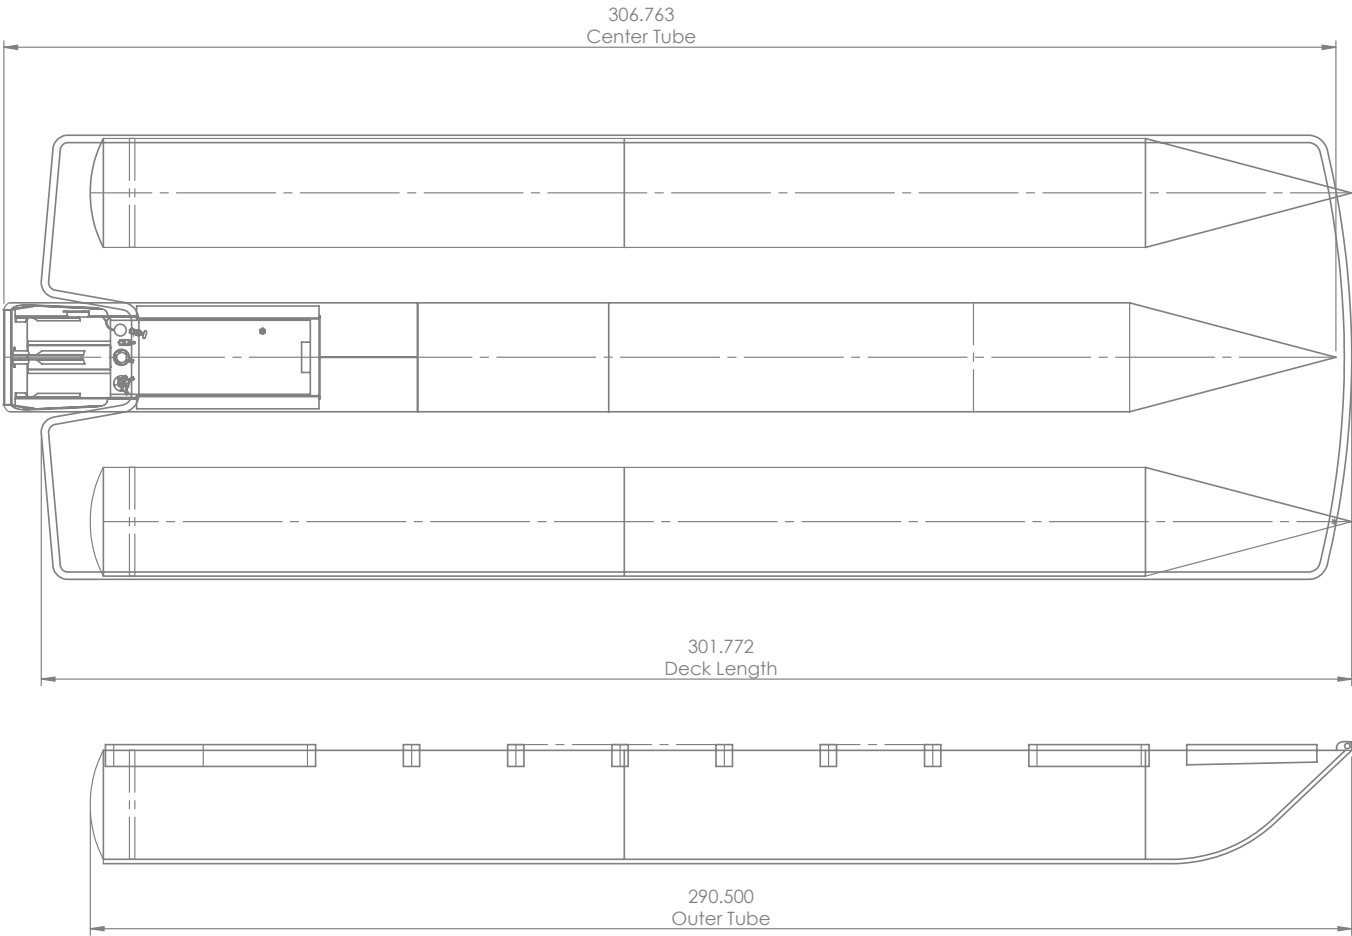

UnderDeck Structure Dimensions for Trailer and Lift Ordering

BARLETTA Reserve V26

**DRY WEIGHT
(3 Tube)**

5,300 lbs

All specifications listed on this chart are ESTIMATES based on the latest product information available at the time of printing. Specifications are subject to change, without notice, at any time.

UnderDeck Structure Dimensions for Trailer and Lift Ordering

BARLETTA Corsa 23

**DRY WEIGHT
(2 & 3 Tube)**

3,100 / 3,640 lbs

**DRY WEIGHT
ARCH Models**

3,904 lbs

UnderDeck Structure Dimensions for Trailer and Lift Ordering

BARLETTA Corsa 21

**DRY WEIGHT
(2 & 3 Tube)**

2,894 / 3,360 lbs

UnderDeck Structure Dimensions for Trailer and Lift Ordering

BARLETTA Cabrio 24

**DRY WEIGHT
(2 & 3 Tube)**

2,782 / 3,194

All specifications listed on this chart are ESTIMATES based on the latest product information available at the time of printing. Specifications are subject to change, without notice, at any time.

UnderDeck Structure Dimensions for Trailer and Lift Ordering

BARLETTA Cabrio 22

**DRY WEIGHT
(2 & 3 Tube)**

2,572/2,834

UnderDeck Structure Dimensions for Trailer and Lift Ordering

BARLETTA Cabrio 20

**DRY WEIGHT
(2 Tube)**