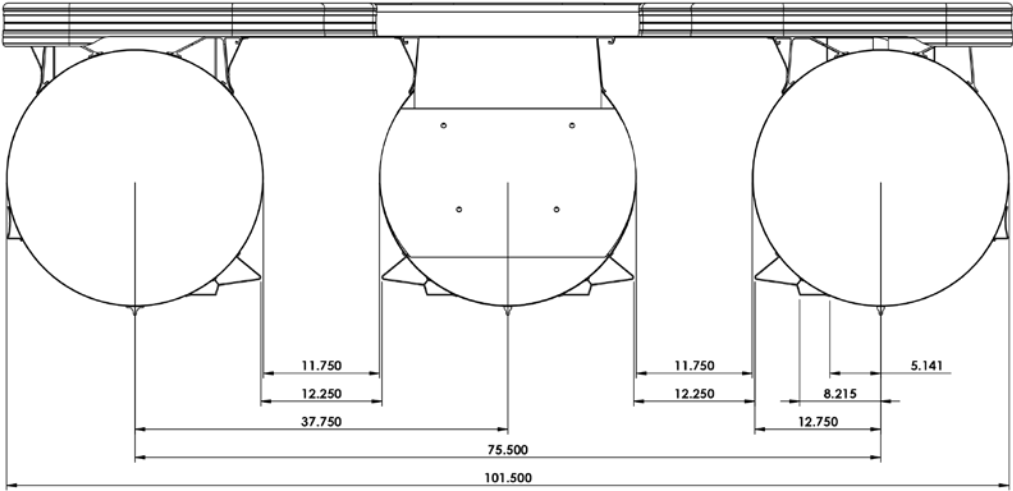

UnderDeck Structure Dimensions for Trailer and Lift Ordering

BARLETTA Reserve V26

**DRY WEIGHT
(3 Tube)**

5,300 lbs

All specifications listed on this chart are ESTIMATES based on the latest product information available at the time of printing. Specifications are subject to change, without notice, at any time.

UnderDeck Structure Dimensions for Trailer and Lift Ordering

BARLETTA Lusso 25

**DRY WEIGHT
(2 & 3 Tube)**

3,470 / 4,115 lbs

**DRY WEIGHT
ARCH Models**

4,520 lbs

UnderDeck Structure Dimensions for Trailer and Lift Ordering

BARLETTA Lusso 23

**DRY WEIGHT
(2 & 3 Tube)**

3,193 / 3,745 lbs

**DRY WEIGHT
ARCH Models**

4,280 lbs

UnderDeck Structure Dimensions for Trailer and Lift Ordering

BARLETTA Corsa 25

**DRY WEIGHT
(2 & 3 Tube)**

UnderDeck Structure Dimensions for Trailer and Lift Ordering

BARLETTA Corsa 23

**DRY WEIGHT
(2 & 3 Tube)**

3,100 / 3,640 lbs

**DRY WEIGHT
ARCH Models**

3,904 lbs

UnderDeck Structure Dimensions for Trailer and Lift Ordering