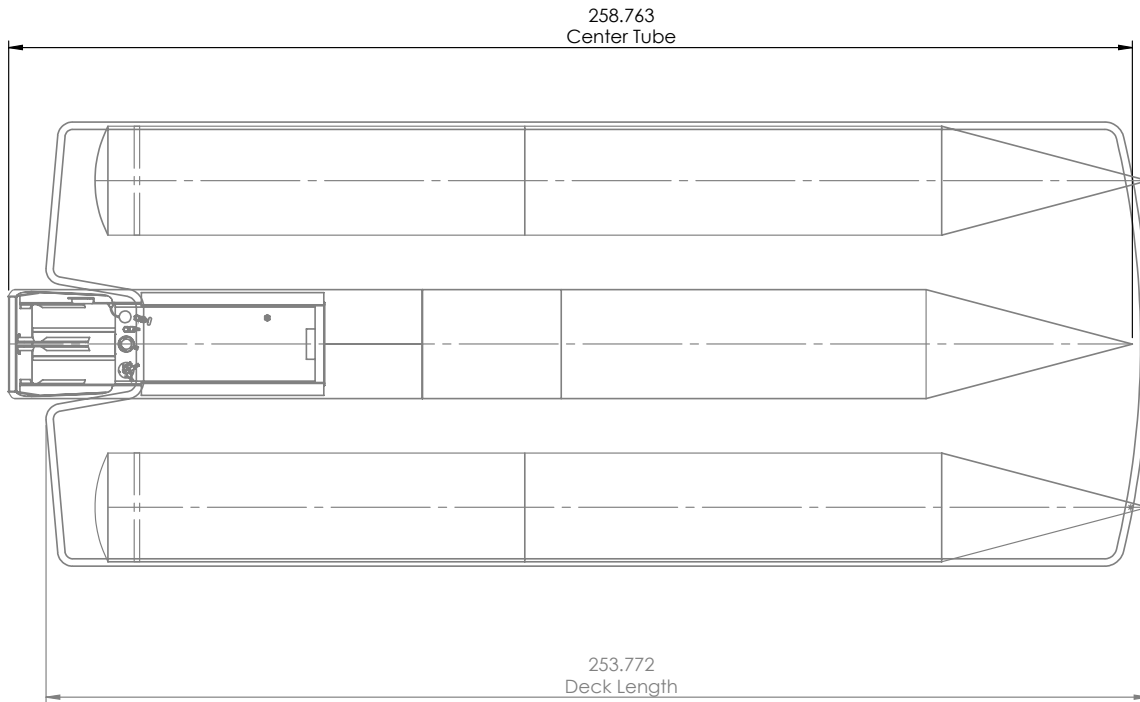

UnderDeck Structure Dimensions for Trailer and Lift Ordering

BARLETTA Corsa 23

**DRY WEIGHT
(2 & 3 Tube)**

3,100 / 3,640 lbs

**DRY WEIGHT
ARCH Models**

3,904 lbs

UnderDeck Structure Dimensions for Trailer and Lift Ordering

BARLETTA Corsa 21

**DRY WEIGHT
(2 & 3 Tube)**

2,894 / 3,360 lbs

UnderDeck Structure Dimensions for Trailer and Lift Ordering

BARLETTA Cabrio 24

**DRY WEIGHT
(2 & 3 Tube)**

2,782 / 3,194

All specifications listed on this chart are ESTIMATES based on the latest product information available at the time of printing. Specifications are subject to change, without notice, at any time.

UnderDeck Structure Dimensions for Trailer and Lift Ordering

BARLETTA Cabrio 22

**DRY WEIGHT
(2 & 3 Tube)**

2,572/2,834

UnderDeck Structure Dimensions for Trailer and Lift Ordering

BARLETTA Cabrio 20

**DRY WEIGHT
(2 Tube)**

2,332/2,602

UnderDeck Structure Dimensions for Trailer and Lift Ordering

BARLETTA Aria 22

**DRY WEIGHT
(2 Tube)**

2,458/2,720 lbs

All specifications listed on this chart are ESTIMATES based on the latest product information available at the time of printing. Specifications are subject to change, without notice, at any time.