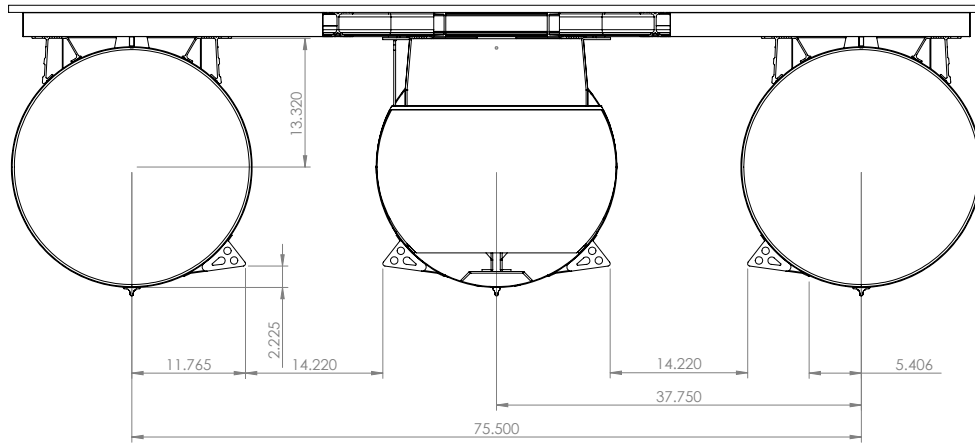

UnderDeck Structure Dimensions for Trailer and Lift Ordering

BARLETTA Corsa 23

**DRY WEIGHT
(2 & 3 Tube)**

3,100 / 3,640 lbs

**DRY WEIGHT
ARCH Models**

3,904 lbs

UnderDeck Structure Dimensions for Trailer and Lift Ordering

UnderDeck Structure Dimensions for Trailer and Lift Ordering

BARLETTA Cabrio 22

**DRY WEIGHT
(2 & 3 Tube)**

2,572/2,834

UnderDeck Structure Dimensions for Trailer and Lift Ordering

BARLETTA Cabrio 20

**DRY WEIGHT
(2 Tube)**

2,332/2,602

UnderDeck Structure Dimensions for Trailer and Lift Ordering

BARLETTA Aria 22

**DRY WEIGHT
(2 Tube)**

2,458/2,720 lbs

All specifications listed on this chart are ESTIMATES based on the latest product information available at the time of printing. Specifications are subject to change, without notice, at any time.

UnderDeck Structure Dimensions for Trailer and Lift Ordering

BARLETTA Aria 20

**DRY WEIGHT
(2 Tube)**

2,238/2,602 lbs

All specifications listed on this chart are ESTIMATES based on the latest product information available at the time of printing. Specifications are subject to change, without notice, at any time.