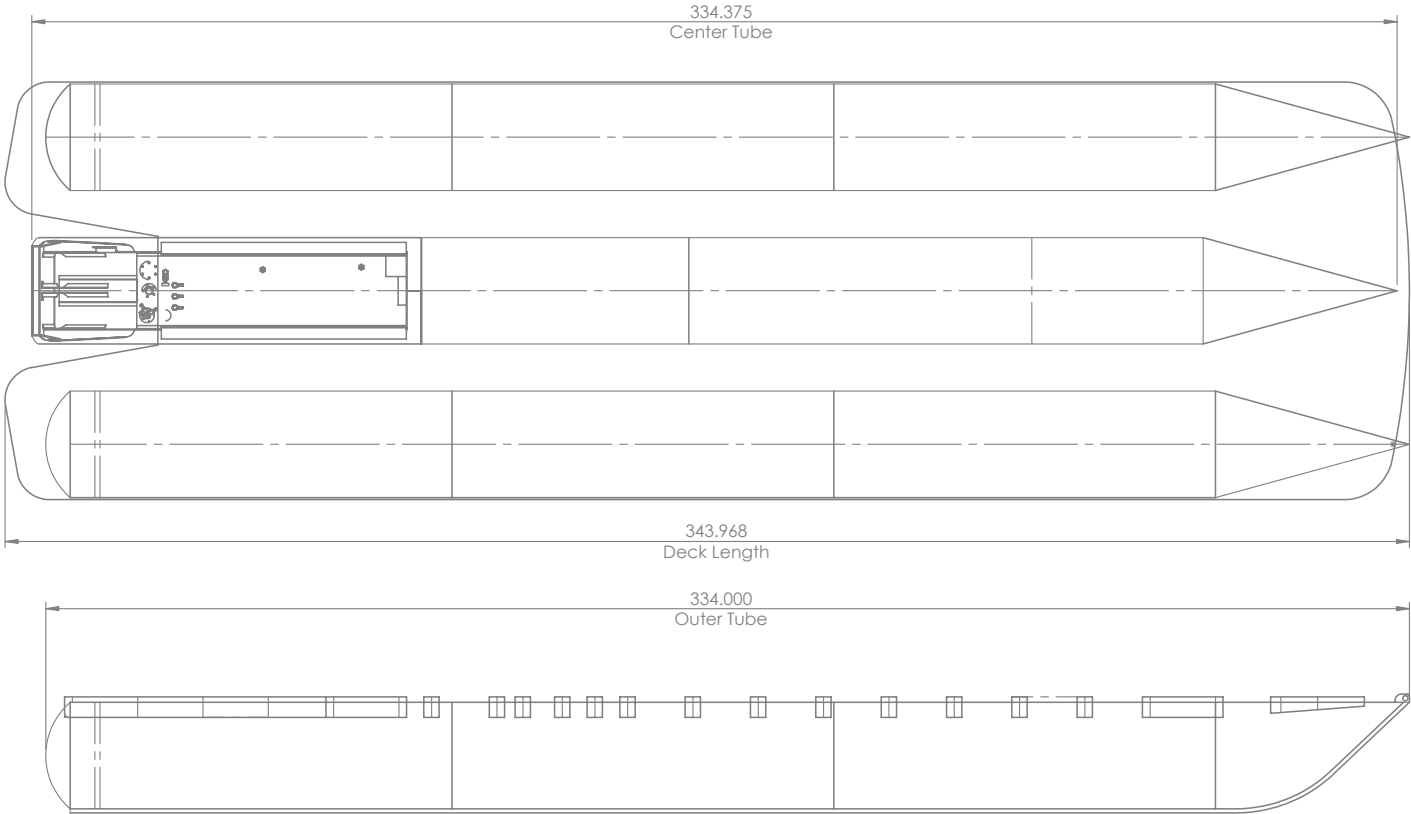

UnderDeck Structure Dimensions for Trailer and Lift Ordering

BARLETTA Reserve V26

**DRY WEIGHT
(3 Tube)**

5,300 lbs

All specifications listed on this chart are ESTIMATES based on the latest product information available at the time of printing. Specifications are subject to change, without notice, at any time.

UnderDeck Structure Dimensions for Trailer and Lift Ordering

BARLETTA Lusso 25

**DRY WEIGHT
(2 & 3 Tube)**

3,470 / 4,115 lbs

**DRY WEIGHT
ARCH Models**

4,520 lbs

UnderDeck Structure Dimensions for Trailer and Lift Ordering

BARLETTA Lusso 23

**DRY WEIGHT
(2 & 3 Tube)**

3,193 / 3,745 lbs

**DRY WEIGHT
ARCH Models**

4,280 lbs

UnderDeck Structure Dimensions for Trailer and Lift Ordering

BARLETTA Corsa 25

**DRY WEIGHT
(2 & 3 Tube)**

UnderDeck Structure Dimensions for Trailer and Lift Ordering

BARLETTA Corsa 23

**DRY WEIGHT
(2 & 3 Tube)**

3,100 / 3,640 lbs

**DRY WEIGHT
ARCH Models**

3,904 lbs

UnderDeck Structure Dimensions for Trailer and Lift Ordering