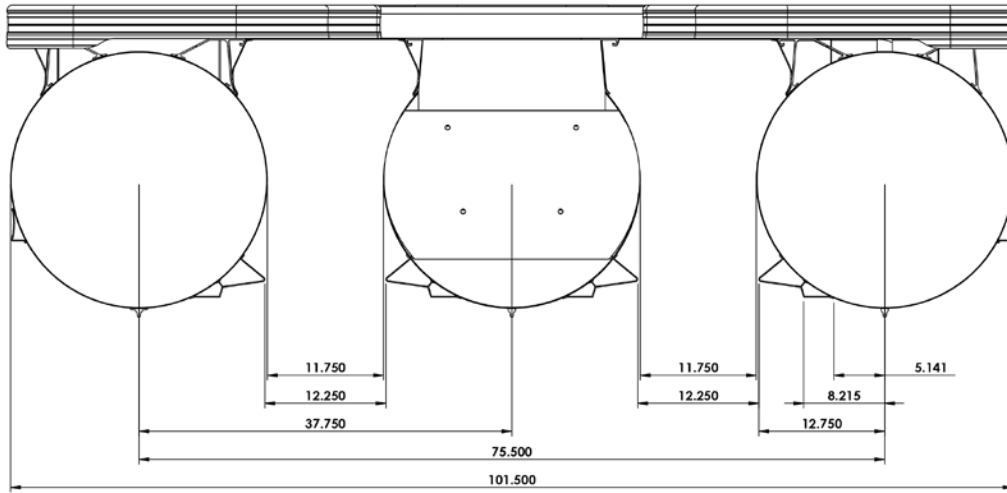

UnderDeck Structure Dimensions for Trailer and Lift Ordering

BARLETTA Reserve V26

**DRY WEIGHT
(3 Tube)**

5,300 lbs

All specifications listed on this chart are ESTIMATES based on the latest product information available at the time of printing. Specifications are subject to change, without notice, at any time.

UnderDeck Structure Dimensions for Trailer and Lift Ordering

BARLETTA Lusso 25

**DRY WEIGHT
(2 & 3 Tube)**

3,470 / 4,115 lbs

**DRY WEIGHT
ARCH Models**

4,520 lbs

UnderDeck Structure Dimensions for Trailer and Lift Ordering

BARLETTA Lusso 23

**DRY WEIGHT
(2 & 3 Tube)**

3,193 / 3,745 lbs

**DRY WEIGHT
ARCH Models**

4,280 lbs

UnderDeck Structure Dimensions for Trailer and Lift Ordering

BARLETTA Corsa 25

**DRY WEIGHT
(2 & 3 Tube)**

UnderDeck Structure Dimensions for Trailer and Lift Ordering

BARLETTA Corsa 23

**DRY WEIGHT
(2 & 3 Tube)**

3,100 / 3,640 lbs

**DRY WEIGHT
ARCH Models**

3,904 lbs

UnderDeck Structure Dimensions for Trailer and Lift Ordering