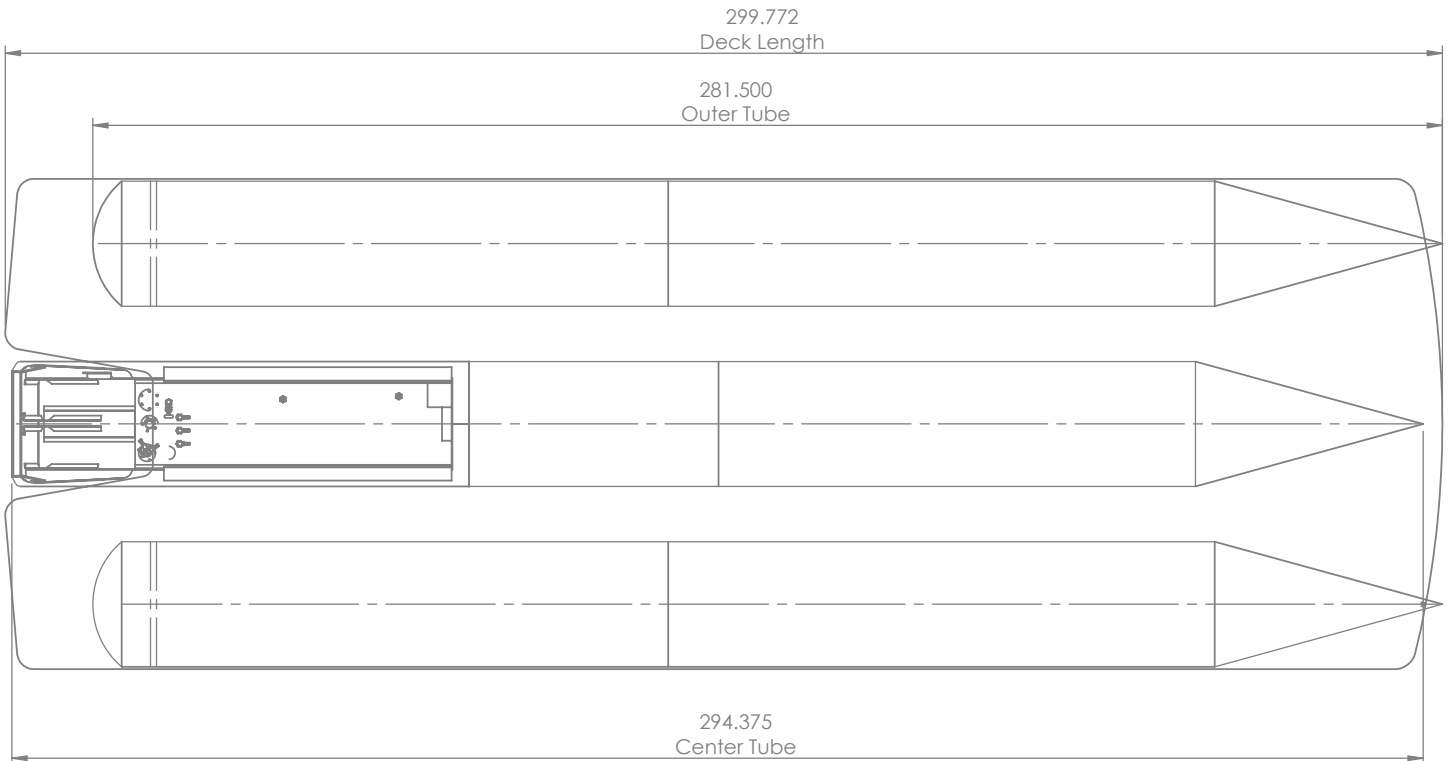

UnderDeck Structure Dimensions for Trailer and Lift Ordering

BARLETTA Reserve V26

**DRY WEIGHT
(3 Tube)**

5,300 lbs

All specifications listed on this chart are ESTIMATES based on the latest product information available at the time of printing. Specifications are subject to change, without notice, at any time.

UnderDeck Structure Dimensions for Trailer and Lift Ordering

BARLETTA Corsa 23

**DRY WEIGHT
(2 & 3 Tube)**

3,100 / 3,640 lbs

**DRY WEIGHT
ARCH Models**

3,904 lbs

UnderDeck Structure Dimensions for Trailer and Lift Ordering

BARLETTA Corsa 21

**DRY WEIGHT
(2 & 3 Tube)**

2,894 / 3,360 lbs

UnderDeck Structure Dimensions for Trailer and Lift Ordering

BARLETTA Cabrio 24

**DRY WEIGHT
(2 & 3 Tube)**

2,782 / 3,194

All specifications listed on this chart are ESTIMATES based on the latest product information available at the time of printing. Specifications are subject to change, without notice, at any time.

UnderDeck Structure Dimensions for Trailer and Lift Ordering

BARLETTA Cabrio 22

**DRY WEIGHT
(2 & 3 Tube)**

2,572/2,834

UnderDeck Structure Dimensions for Trailer and Lift Ordering

BARLETTA Cabrio 20

**DRY WEIGHT
(2 Tube)**