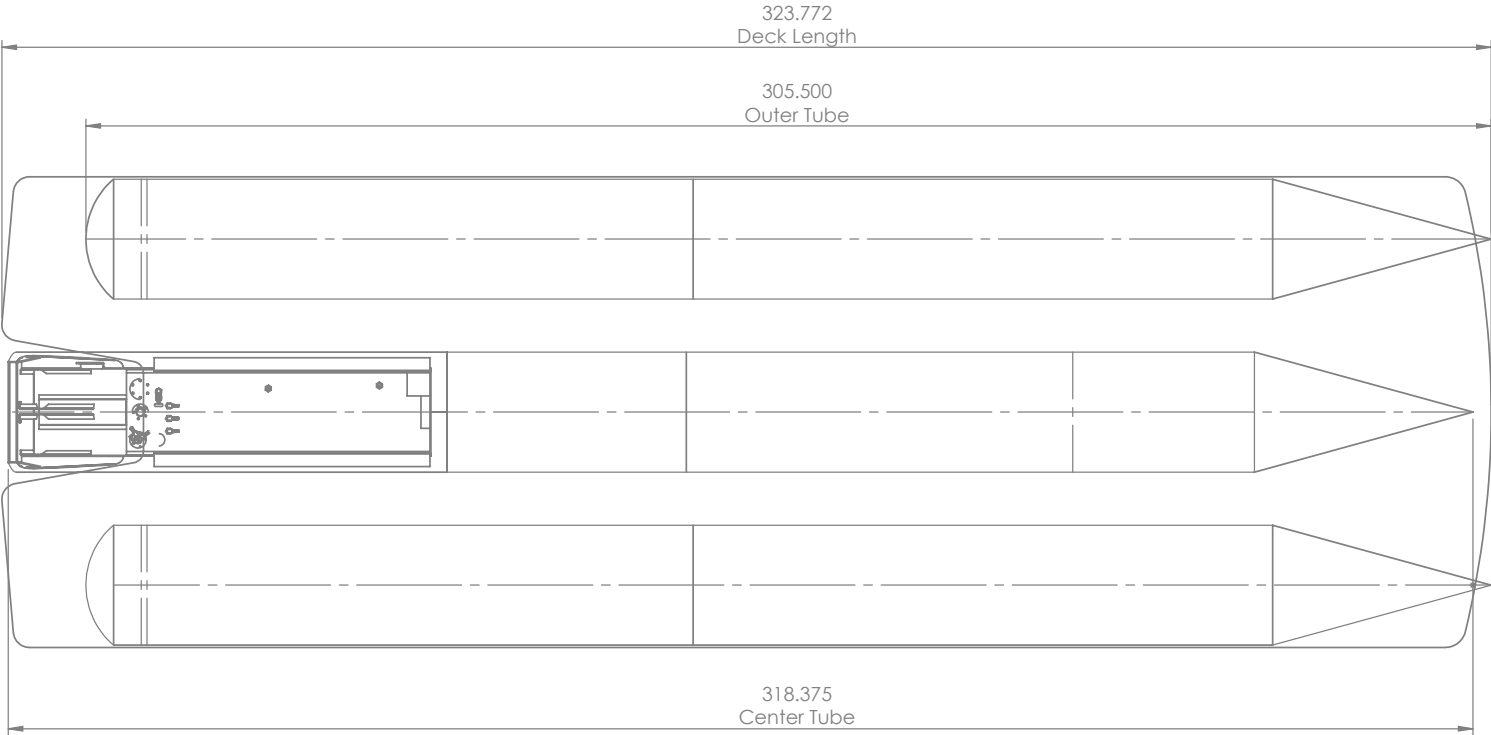

All specifications listed on this chart are ESTIMATES based on the latest product information available at the time of printing. Specifications are subject to change, without notice, at any time.