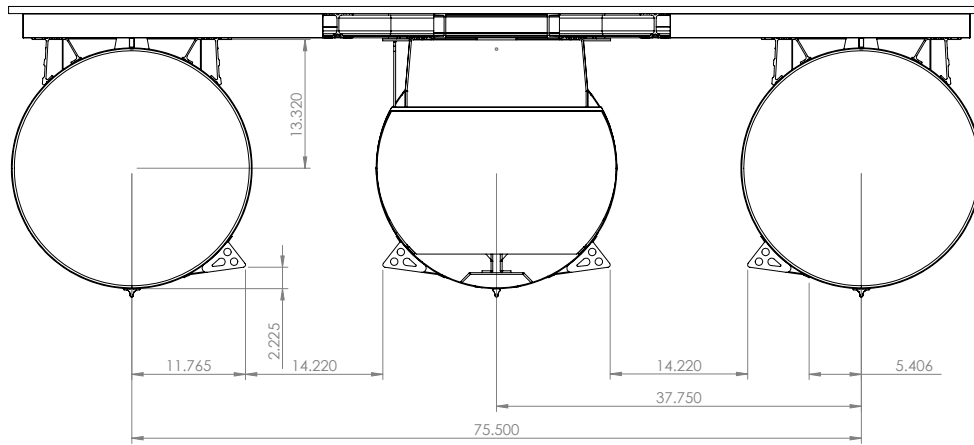

UnderDeck Structure Dimensions for Trailer and Lift Ordering

BARLETTA Corsa 23

**DRY WEIGHT
(2 & 3 Tube)**

3,100 / 3,640 lbs

**DRY WEIGHT
ARCH Models**

3,904 lbs

UnderDeck Structure Dimensions for Trailer and Lift Ordering

BARLETTA Corsa 21

**DRY WEIGHT
(2 & 3 Tube)**

2,894 / 3,360 lbs

UnderDeck Structure Dimensions for Trailer and Lift Ordering

BARLETTA Cabrio 24

**DRY WEIGHT
(2 & 3 Tube)**

2,782 / 3,194

All specifications listed on this chart are ESTIMATES based on the latest product information available at the time of printing. Specifications are subject to change, without notice, at any time.

UnderDeck Structure Dimensions for Trailer and Lift Ordering

BARLETTA Cabrio 22

**DRY WEIGHT
(2 & 3 Tube)**

2,572/2,834

UnderDeck Structure Dimensions for Trailer and Lift Ordering

BARLETTA Cabrio 20

**DRY WEIGHT
(2 Tube)**

2,332/2,602

UnderDeck Structure Dimensions for Trailer and Lift Ordering

BARLETTA Aria 22

**DRY WEIGHT
(2 Tube)**

2,458/2,720 lbs

All specifications listed on this chart are ESTIMATES based on the latest product information available at the time of printing. Specifications are subject to change, without notice, at any time.