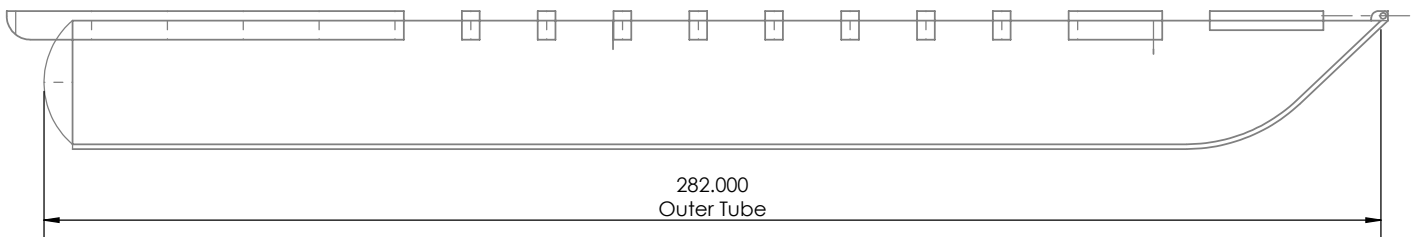

UnderDeck Structure Dimensions for Trailer and Lift Ordering

BARLETTA Reserve V26

**DRY WEIGHT
(3 Tube)**

5,300 lbs

All specifications listed on this chart are ESTIMATES based on the latest product information available at the time of printing. Specifications are subject to change, without notice, at any time.

UnderDeck Structure Dimensions for Trailer and Lift Ordering

BARLETTA Lusso 25

**DRY WEIGHT
(2 & 3 Tube)**

3,470 / 4,115 lbs

**DRY WEIGHT
ARCH Models**

4,520 lbs

UnderDeck Structure Dimensions for Trailer and Lift Ordering

BARLETTA Lusso 23

**DRY WEIGHT
(2 & 3 Tube)**

3,193 / 3,745 lbs

**DRY WEIGHT
ARCH Models**

4,280 lbs

UnderDeck Structure Dimensions for Trailer and Lift Ordering

BARLETTA Corsa 25

**DRY WEIGHT
(2 & 3 Tube)**

UnderDeck Structure Dimensions for Trailer and Lift Ordering

BARLETTA Corsa 23

**DRY WEIGHT
(2 & 3 Tube)**

3,100 / 3,640 lbs

**DRY WEIGHT
ARCH Models**

3,904 lbs

UnderDeck Structure Dimensions for Trailer and Lift Ordering