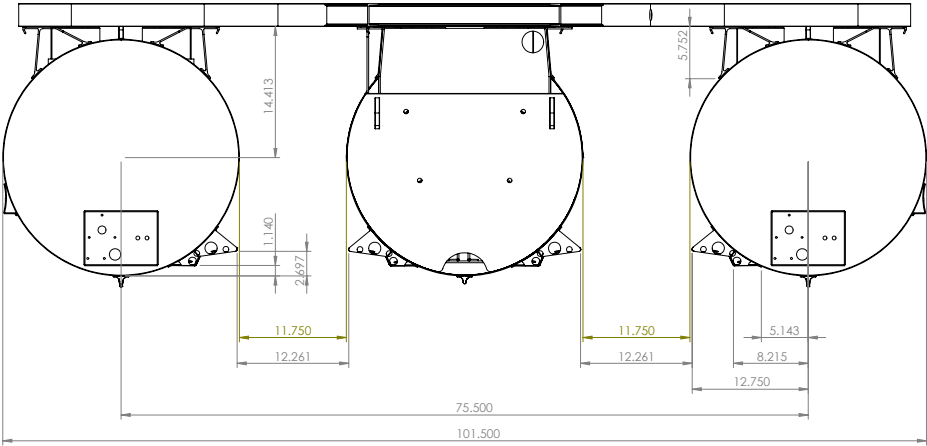

UnderDeck Structure Dimensions for Trailer and Lift Ordering

BARLETTA Reserve V26

**DRY WEIGHT
(3 Tube)**

5,300 lbs

All specifications listed on this chart are ESTIMATES based on the latest product information available at the time of printing. Specifications are subject to change, without notice, at any time.

UnderDeck Structure Dimensions for Trailer and Lift Ordering

BARLETTA Lusso 25

**DRY WEIGHT
(2 & 3 Tube)**

3,470 / 4,115 lbs

**DRY WEIGHT
ARCH Models**

4,520 lbs

UnderDeck Structure Dimensions for Trailer and Lift Ordering

BARLETTA Lusso 23

**DRY WEIGHT
(2 & 3 Tube)**

3,193 / 3,745 lbs

**DRY WEIGHT
ARCH Models**

4,280 lbs

UnderDeck Structure Dimensions for Trailer and Lift Ordering

BARLETTA Corsa 25

**DRY WEIGHT
(2 & 3 Tube)**

UnderDeck Structure Dimensions for Trailer and Lift Ordering

BARLETTA Corsa 23

**DRY WEIGHT
(2 & 3 Tube)**

3,100 / 3,640 lbs

**DRY WEIGHT
ARCH Models**

3,904 lbs

UnderDeck Structure Dimensions for Trailer and Lift Ordering