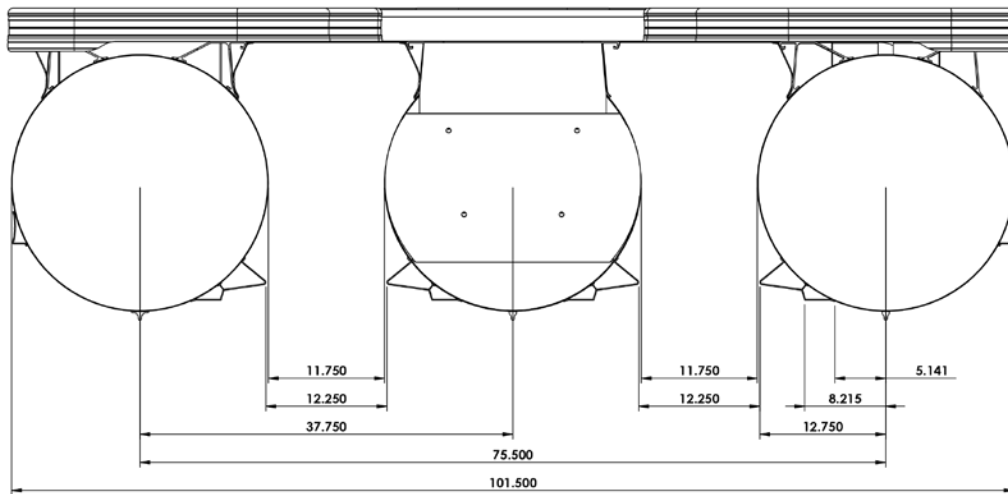

UnderDeck Structure Dimensions for Trailer and Lift Ordering

BARLETTA Corsa 23

**DRY WEIGHT
(2 & 3 Tube)**

3,100 / 3,640 lbs

**DRY WEIGHT
ARCH Models**

3,904 lbs

UnderDeck Structure Dimensions for Trailer and Lift Ordering

BARLETTA Corsa 21

**DRY WEIGHT
(2 & 3 Tube)**

2,894 / 3,360 lbs

UnderDeck Structure Dimensions for Trailer and Lift Ordering

BARLETTA Cabrio 24

**DRY WEIGHT
(2 & 3 Tube)**

2,782 / 3,194

All specifications listed on this chart are ESTIMATES based on the latest product information available at the time of printing. Specifications are subject to change, without notice, at any time.

UnderDeck Structure Dimensions for Trailer and Lift Ordering

BARLETTA Cabrio 22

**DRY WEIGHT
(2 & 3 Tube)**

2,572/2,834

UnderDeck Structure Dimensions for Trailer and Lift Ordering

BARLETTA Cabrio 20

**DRY WEIGHT
(2 Tube)**

2,332/2,602

UnderDeck Structure Dimensions for Trailer and Lift Ordering

BARLETTA Aria 22

**DRY WEIGHT
(2 Tube)**

2,458/2,720 lbs

All specifications listed on this chart are ESTIMATES based on the latest product information available at the time of printing. Specifications are subject to change, without notice, at any time.