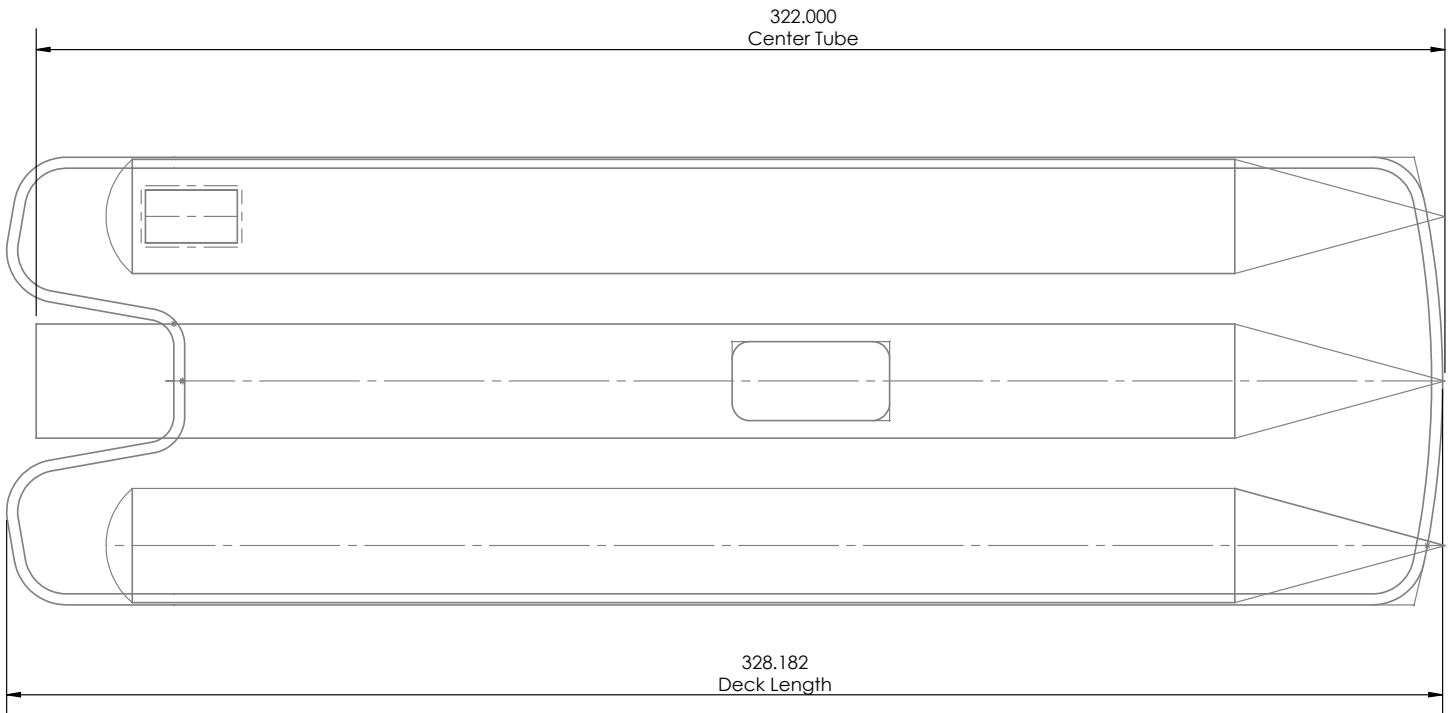

UnderDeck Structure Dimensions for Trailer and Lift Ordering

BARLETTA Reserve V26

**DRY WEIGHT
(3 Tube)**

5,300 lbs

All specifications listed on this chart are ESTIMATES based on the latest product information available at the time of printing. Specifications are subject to change, without notice, at any time.

UnderDeck Structure Dimensions for Trailer and Lift Ordering

BARLETTA Lusso 25

**DRY WEIGHT
(2 & 3 Tube)**

3,470 / 4,115 lbs

**DRY WEIGHT
ARCH Models**

4,520 lbs

UnderDeck Structure Dimensions for Trailer and Lift Ordering

BARLETTA Lusso 23

**DRY WEIGHT
(2 & 3 Tube)**

3,193 / 3,745 lbs

**DRY WEIGHT
ARCH Models**

4,280 lbs

UnderDeck Structure Dimensions for Trailer and Lift Ordering

BARLETTA Corsa 25

**DRY WEIGHT
(2 & 3 Tube)**

UnderDeck Structure Dimensions for Trailer and Lift Ordering

BARLETTA Corsa 23

**DRY WEIGHT
(2 & 3 Tube)**

3,100 / 3,640 lbs

**DRY WEIGHT
ARCH Models**

3,904 lbs

UnderDeck Structure Dimensions for Trailer and Lift Ordering