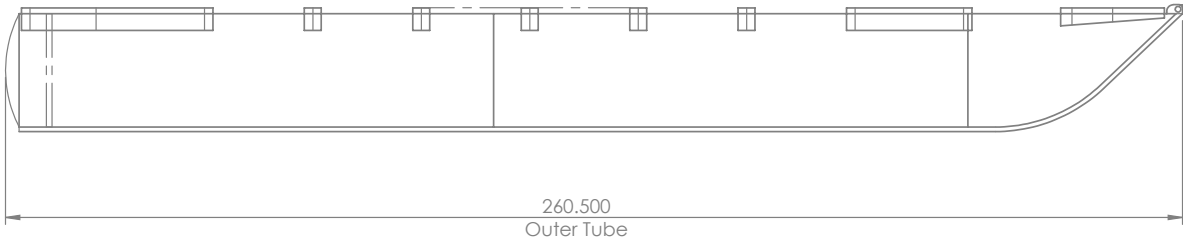

UnderDeck Structure Dimensions for Trailer and Lift Ordering

BARLETTA Cabrio 22

**DRY WEIGHT
(2 & 3 Tube)**

2,572/2,834

UnderDeck Structure Dimensions for Trailer and Lift Ordering

BARLETTA Cabrio 20

**DRY WEIGHT
(2 Tube)**

2,332/2,602

UnderDeck Structure Dimensions for Trailer and Lift Ordering

BARLETTA Aria 22

**DRY WEIGHT
(2 Tube)**

2,458/2,720 lbs

All specifications listed on this chart are ESTIMATES based on the latest product information available at the time of printing. Specifications are subject to change, without notice, at any time.

UnderDeck Structure Dimensions for Trailer and Lift Ordering

BARLETTA Aria 20

**DRY WEIGHT
(2 Tube)**

2,238/2,602 lbs

All specifications listed on this chart are ESTIMATES based on the latest product information available at the time of printing. Specifications are subject to change, without notice, at any time.