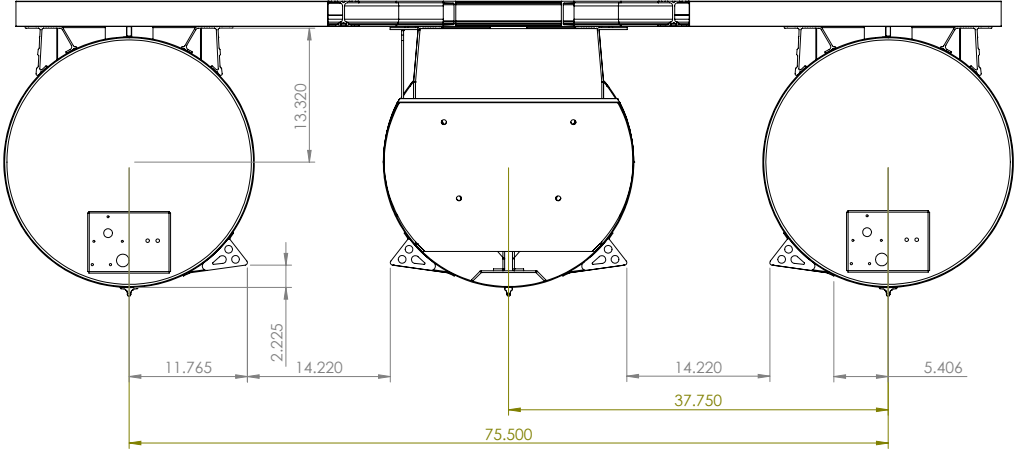

UnderDeck Structure Dimensions for Trailer and Lift Ordering

BARLETTA Corsa 23

**DRY WEIGHT
(2 & 3 Tube)**

3,100 / 3,640 lbs

**DRY WEIGHT
ARCH Models**

3,904 lbs

UnderDeck Structure Dimensions for Trailer and Lift Ordering

UnderDeck Structure Dimensions for Trailer and Lift Ordering

BARLETTA Cabrio 22

**DRY WEIGHT
(2 & 3 Tube)**

2,572/2,834

UnderDeck Structure Dimensions for Trailer and Lift Ordering

BARLETTA Cabrio 20

**DRY WEIGHT
(2 Tube)**

2,332/2,602

UnderDeck Structure Dimensions for Trailer and Lift Ordering

BARLETTA Aria 22

**DRY WEIGHT
(2 Tube)**

2,458/2,720 lbs

All specifications listed on this chart are ESTIMATES based on the latest product information available at the time of printing. Specifications are subject to change, without notice, at any time.

UnderDeck Structure Dimensions for Trailer and Lift Ordering

BARLETTA Aria 20

**DRY WEIGHT
(2 Tube)**

2,238/2,602 lbs

All specifications listed on this chart are ESTIMATES based on the latest product information available at the time of printing. Specifications are subject to change, without notice, at any time.