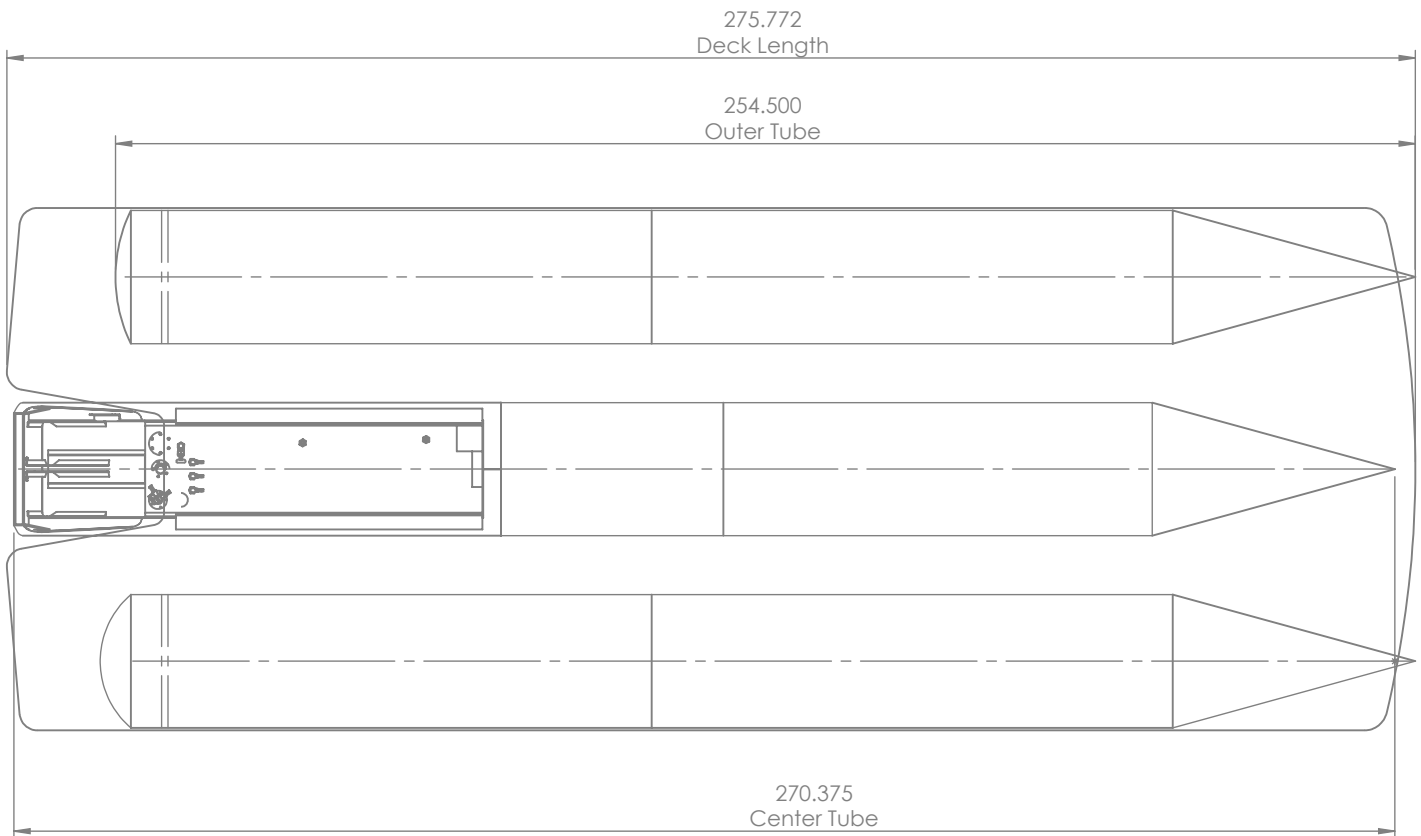

UnderDeck Structure Dimensions for Trailer and Lift Ordering

BARLETTA Reserve V26

**DRY WEIGHT
(3 Tube)**

5,300 lbs

All specifications listed on this chart are ESTIMATES based on the latest product information available at the time of printing. Specifications are subject to change, without notice, at any time.

UnderDeck Structure Dimensions for Trailer and Lift Ordering

BARLETTA Corsa 23

**DRY WEIGHT
(2 & 3 Tube)**

3,100 / 3,640 lbs

**DRY WEIGHT
ARCH Models**

3,904 lbs

UnderDeck Structure Dimensions for Trailer and Lift Ordering

BARLETTA Corsa 21

**DRY WEIGHT
(2 & 3 Tube)**

2,894 / 3,360 lbs

UnderDeck Structure Dimensions for Trailer and Lift Ordering

BARLETTA Cabrio 24

**DRY WEIGHT
(2 & 3 Tube)**

2,782 / 3,194

All specifications listed on this chart are ESTIMATES based on the latest product information available at the time of printing. Specifications are subject to change, without notice, at any time.

UnderDeck Structure Dimensions for Trailer and Lift Ordering

BARLETTA Cabrio 22

**DRY WEIGHT
(2 & 3 Tube)**

2,572/2,834

UnderDeck Structure Dimensions for Trailer and Lift Ordering

BARLETTA Cabrio 20

**DRY WEIGHT
(2 Tube)**